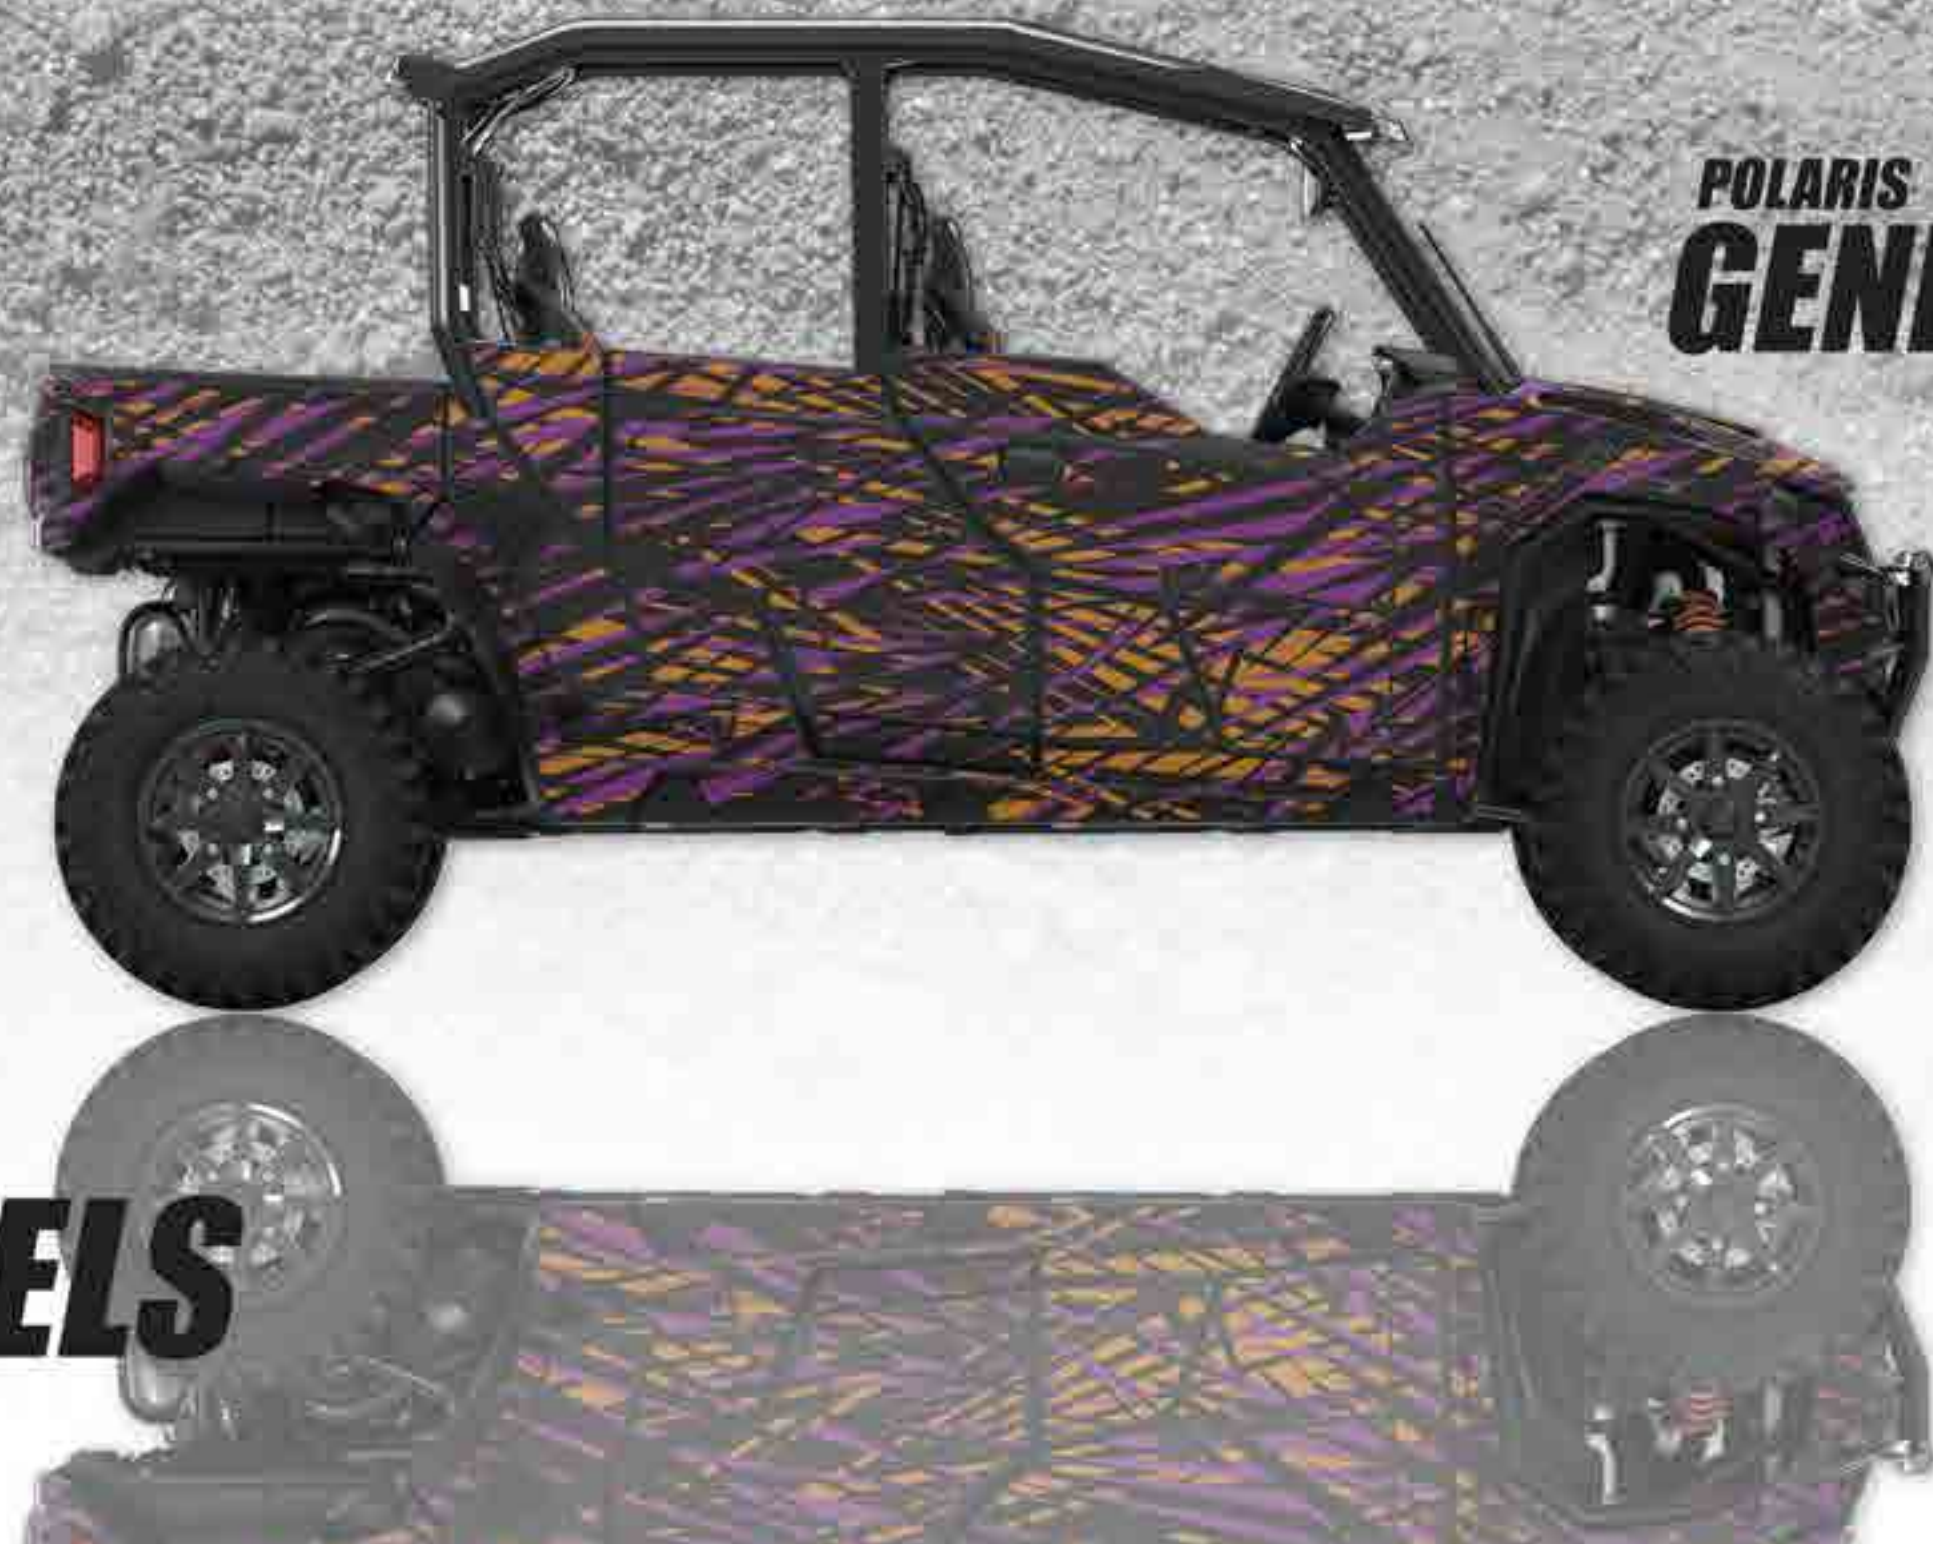

POLARIS
GENERAL
1000XP

DESIGN:
NEEDELS