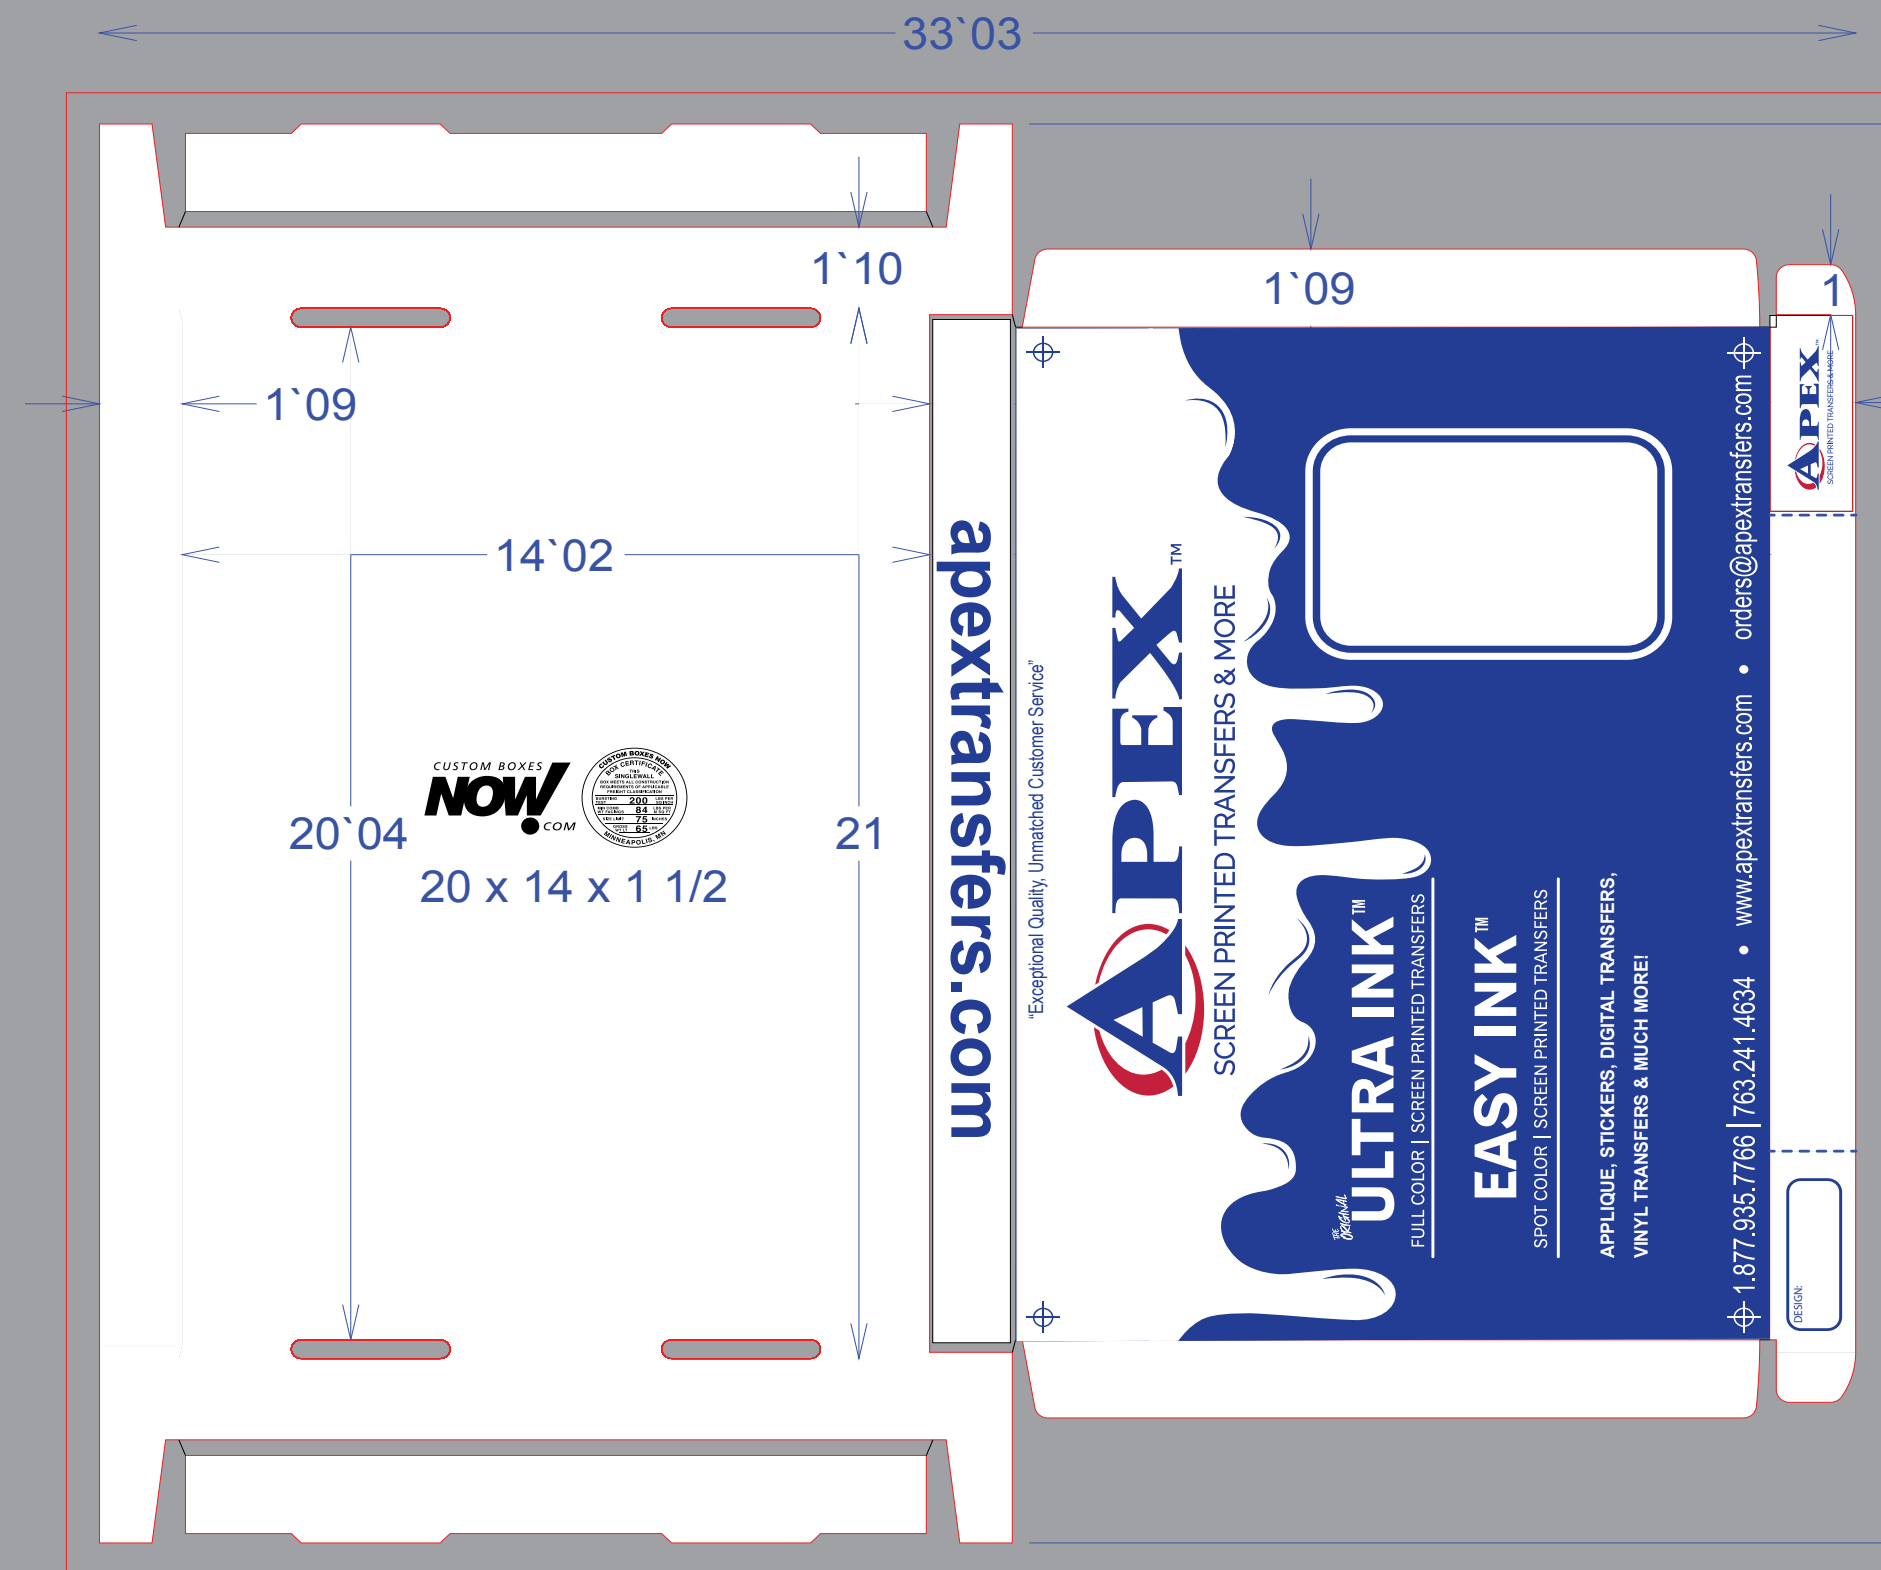

DESIGN LAYOUT